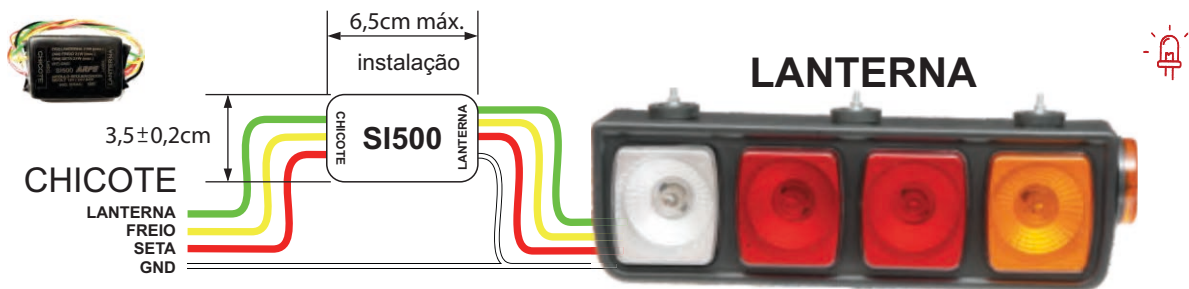

SI500 Bivolt 12/24v - 64W (lâmp.) ou (LED) para carros, triciclos e caminhões.

Todos os módulos com o selo ao lado, podem sair com o sequenciador SI500 de fábrica conforme solicitação. Confira os produtos e códigos que podem sair com o módulo sequenciador SI500 de fábrica: